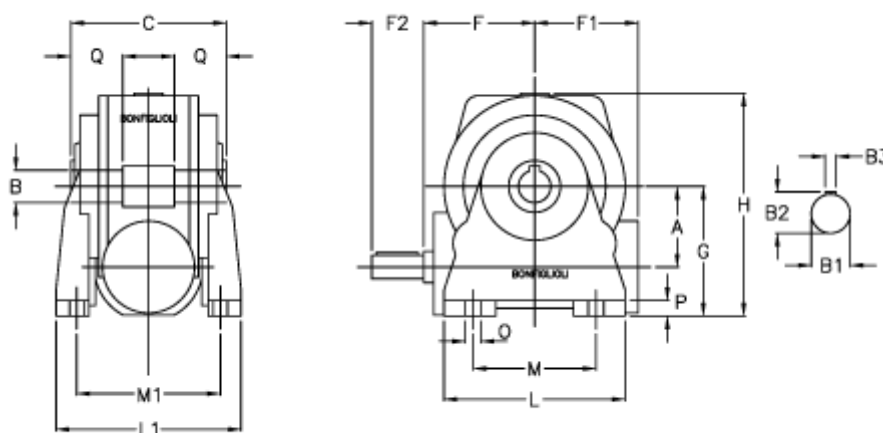

Data Sheet

Article number: 3901044046100

Description: Worm gear with solid input shaft
VF 44N-46-HS

Measures

a	= 44.6	F1 = 54	O = 8.5
B	= 18	F2 = 30	P = 10
B1	= 11	g = 72	Q = 24.5
B2	= 12.5	H = 124.5	
B3	= 4	L = 90	
C	= 64	L1 = 98	
Description = VF 44N-xx-HS		m = 52	
F	= 54.0	M1 = 81.0	